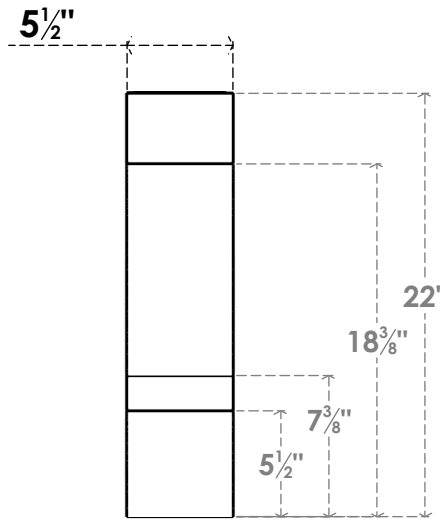

ITEM NUMBER: BRCPC055X14000X22000BOA

5 1/2"W X 14"D X 22"H BALBOA ARCHITECTURAL GRADE PVC CLOSED KNEE BRACE

SIDE PROFILE

FRONT PROFILE

ISOMETRIC

EKENA MILLWORK
2300 WEST MAIN ST.
CLARKSVILLE, TX 75426
TOLL FREE: 866-607-0453
WWW.EKENAMILLWORK.COM