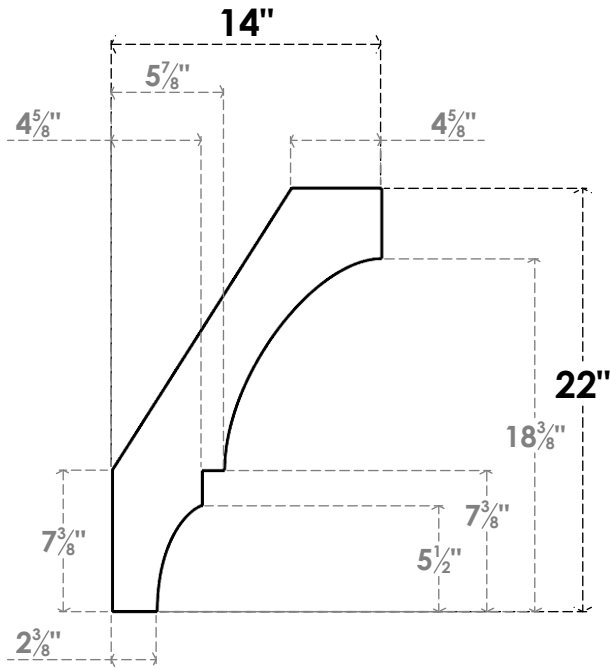

ITEM NUMBER: BRCPC055X14000X22000BOA

5 1/2"W X 14"D X 22"H BALBOA ARCHITECTURAL GRADE PVC CLOSED KNEE BRACE

SIDE PROFILE

FRONT PROFILE

ISOMETRIC

EKENA MILLWORK
2300 WEST MAIN ST.
CLARKSVILLE, TX 75426
TOLL FREE: 866-607-0453
WWW.EKENAMILLWORK.COM

NOTES

1. INSTALLATION TO BE COMPLETED IN ACCORDANCE WITH MANUFACTURER'S SPECIFICATIONS.
2. DRAWING MAY NOT BE TO SCALE
3. THIS DRAWING IS INTENDED FOR DESIGN AND PLANNING PURPOSES ONLY.
4. ALL INFORMATION CONTAINED HEREIN WAS CURRENT AT THE TIME OF DEVELOPMENT BUT MUST BE REVIEWED AND APPROVED BY THE PRODUCT MANUFACTURER TO BE CONSIDERED ACCURATE.
5. ARCHITECTURAL GRADE PVC PRODUCTS ARE MADE FROM EXPANDED CELLULAR PVC AND COME NATURALLY WHITE BUT MAY BE PAINTED